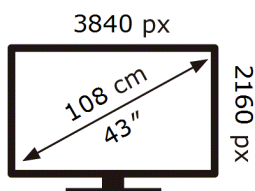

ENERG 

Samsung

QE43Q60DAU

50 kWh/1000h

ABCDEF **G**

101 kWh/1000h

2019/2013