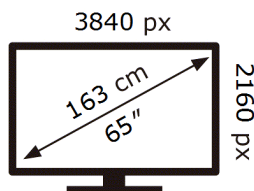

ENERG ⚡

Samsung

QE65Q80DAT

105 kWh/1000h

ABCDEF **G**

269 kWh/1000h

2019/2013