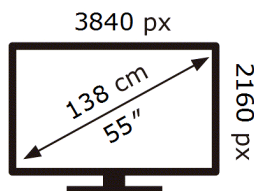

ENERG 

Samsung

QE55S90DAE

81 kWh/1000h

ABCDEF **G**

123 kWh/1000h

2019/2013