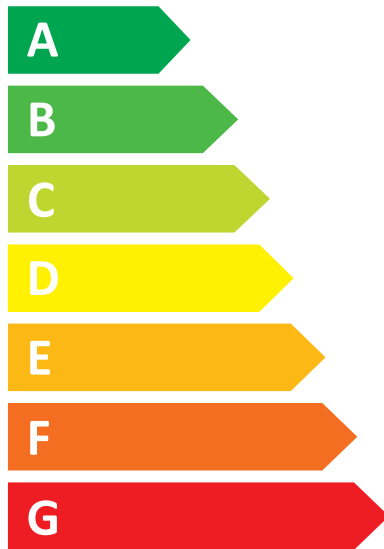

ENERG

SAMSUNG

WW90DG6U8FLE

A

44 kWh /

9,0 kg

3:48

50 L

ABCDEFG

ABCD

2019/2014

Size: W 102 x H 198 mm

Material : ART

Release paper: Pale blue-green Glassine