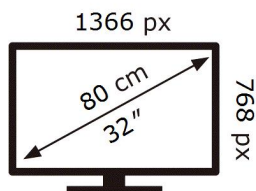

ENERG

SAMSUNG

UE32T4302AE

27 kWh/1000h

ABCDEF **G**

41 kWh/1000h

2019/2013