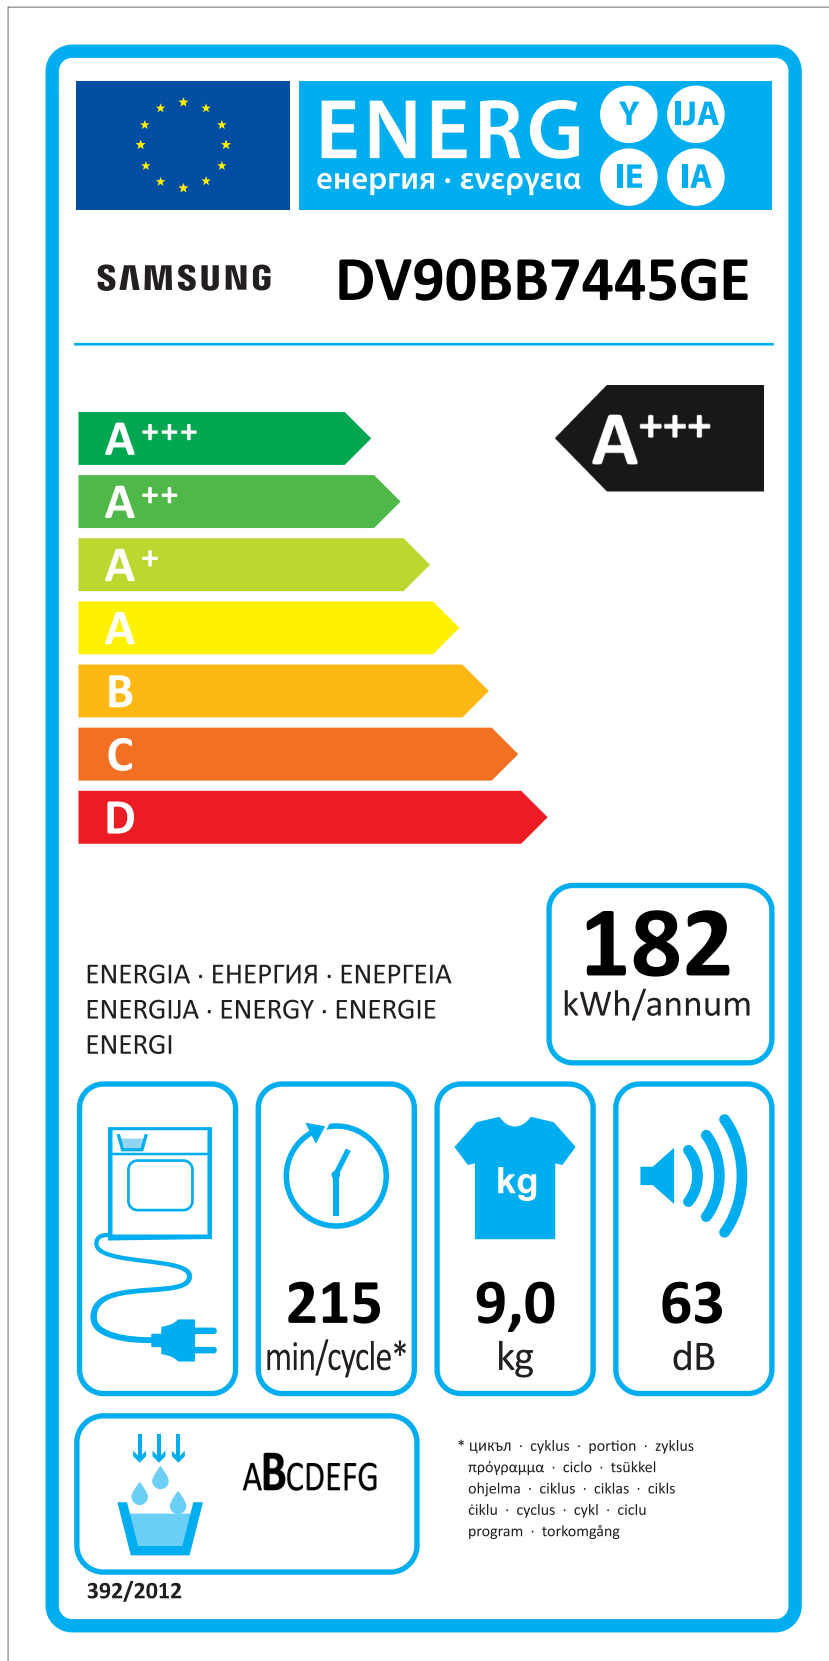

ERP LABEL ENERGY (DRYER CONDENSER TYPE)

CODE : DC68-03225C
Size : 110 x 220 (mm)
Material : ART