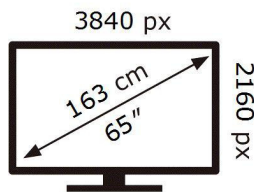

ENERG

SAMSUNG

UE65AU7092U

100 kWh/1000h

ABCDEF **G**

HDR

141 kWh/1000h

2019/2013