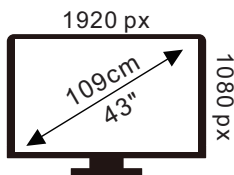

33 kWh/1000h

2019/2013

ENERG

adler

43AE99S

47 kWh/1000h

2019/2013

ENERG