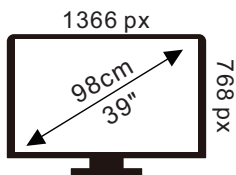

ENERG

adler

39AE99S

43 kWh/1000h

2019/2013