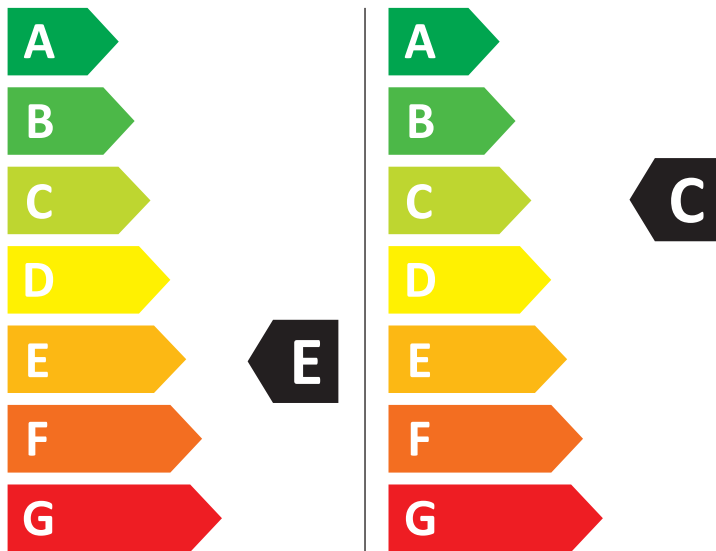

ENERG

SAMSUNG

WD80T554DBW

🚰 326 kWh/100

💧 63 kWh/100

5,0 kg

8,0 kg

80 L