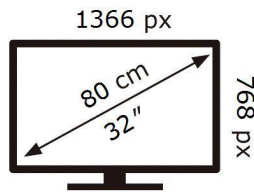

ENERG

SAMSUNG

UE32T4002AK

27 kWh/1000h

2019/2013