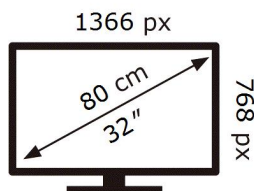

# ENERGY

SAMSUNG

UE32T4302AK

**31** kWh/1000h

ABCDEF **G**

**HDR**

**41** kWh/1000h

2019/2013